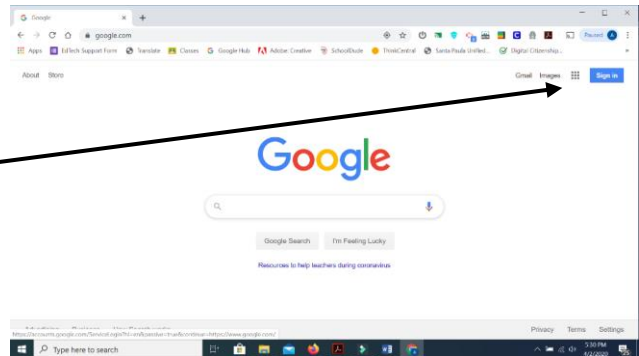

Instructions on How Students Sign in to Google

Step 1

- Go to www.google.com
 - a. Click the sign in button

Step 2

- Sign in with your school Google information
 - a. **Username**: First letter of first name first letter of last name and the last four digits of your 7 digit school ID @spunifiedsd.org (Ex Johnny Smith ID#1234567 the user name would be **js4567@spunifiedsd.org**)
 - b. **Passwords**: This is unique so if you do not know it please contact your teacher. Hint: It is the password you use to log into Student Connect.